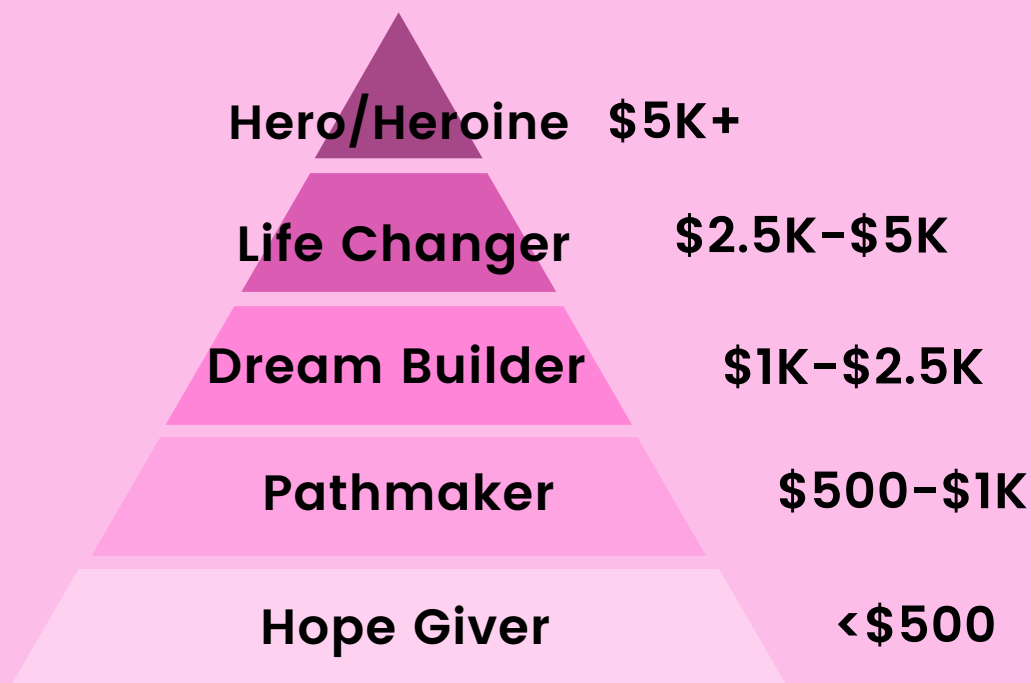

HOW TO SUPPORT THE PROSP(A)RITY PROJECT

(Please note: All donations are fully tax-deductible, as The Prosp(a)rity Project operates with 501(c)(3) status via fiscal sponsorship through Players Philanthropy Fund.)

Option 1: Scan the QR code or visit the website below to donate via our Givebutter giving portal:

<https://givebutter.com/the-prosparityproject>

Option 2: To donate via Donor Advised Fund or check, please send payments to Players Philanthropy Fund (make sure to denote "The Prosp(a)rity Project" via memo or equivalent field if sending a paper check) located at 1122 Kenilworth Dr. Suite 201 Towson, MD 21204, EIN 27-6601178.

@theprosparityproject

@prosparityproj

info@theprosparityproject.org